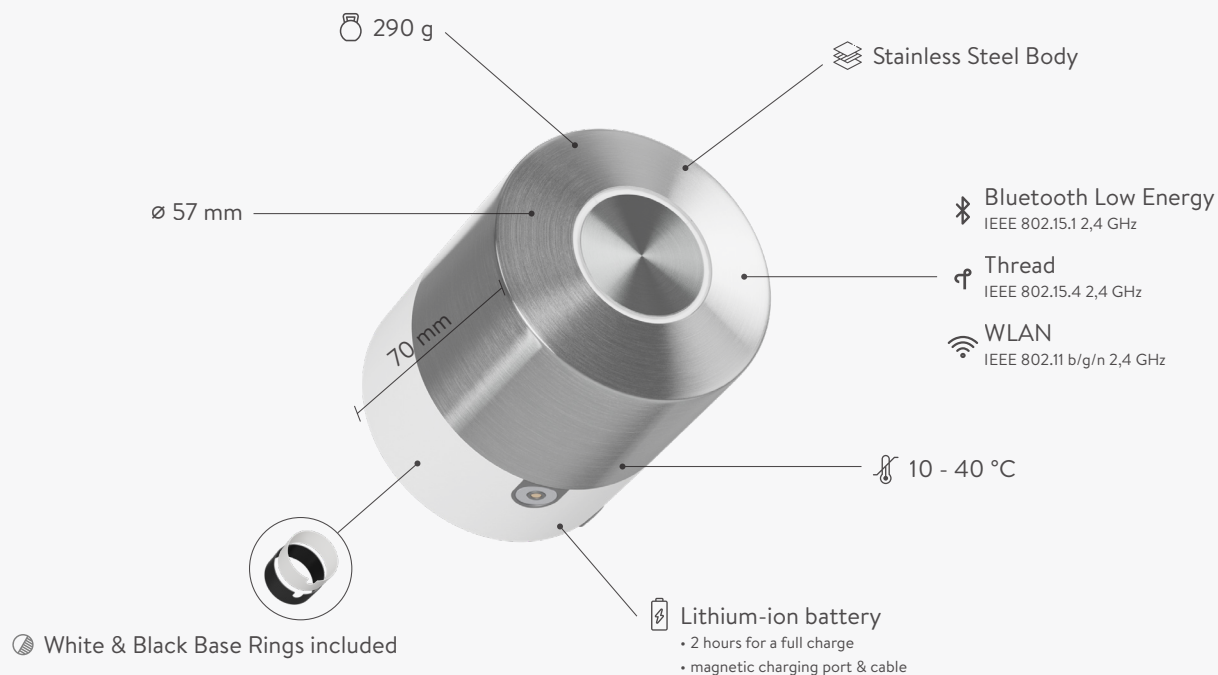

NUKI SMART LOCK

PRO

The Smart Lock Pro is the **most advanced retrofit smart lock by Nuki**. It is incredibly fast, stunningly designed, and easy to install.

Product Overview

- **Easy installation in a few minutes**, no cylinder change
- **New brushless motor** with extremely fast locking speed
- **High-quality stainless steel body** with two exchangeable rings in black and white
- **Built-in Wi-Fi** - No additional hub or bridge required for remote access
- **Battery life of four to nine months** depending on usage
- **Matter-compatible and simple integration** with all major smart home solutions
- **Streamlined data migration feature** for previous Nuki owners
- **Designed in Austria, made in Europe**

Nuki Smart Lock Pro

2 Base Rings
white & black

2x Mounting Plates

Charging Cable
(2 m, USB-C)

Nuki Smart Lock Pro

| Motor |
|--|
| Brushless technology for smooth operation and energy efficiency. |
| Locking modes |
| <p>Insane: Lock/unlock under 1.5 seconds*</p> <p>Standard: Lock/unlock in 2 seconds*</p> <p>Gentle: Lock/unlock in 3.3 seconds*</p> |
| Compatibility |
| Nuki Pro is simply mounted on the inside of your door and on top of your existing cylinder. Compatible with Euro Profile and selected Swiss Round cylinders (no knob compatibility). |
| Alternative Unlocking Options |
| Alternative unlocking options are available via Nuki accessories (code, fingerprint, fob, and more). |
| Features |
| <p>Manage lock with the Nuki App, assign up to 200 access permissions.</p> <p>Fully automate your door with features like Auto Lock, Auto Unlock, Lock 'n Go, Night Mode and more.</p> |